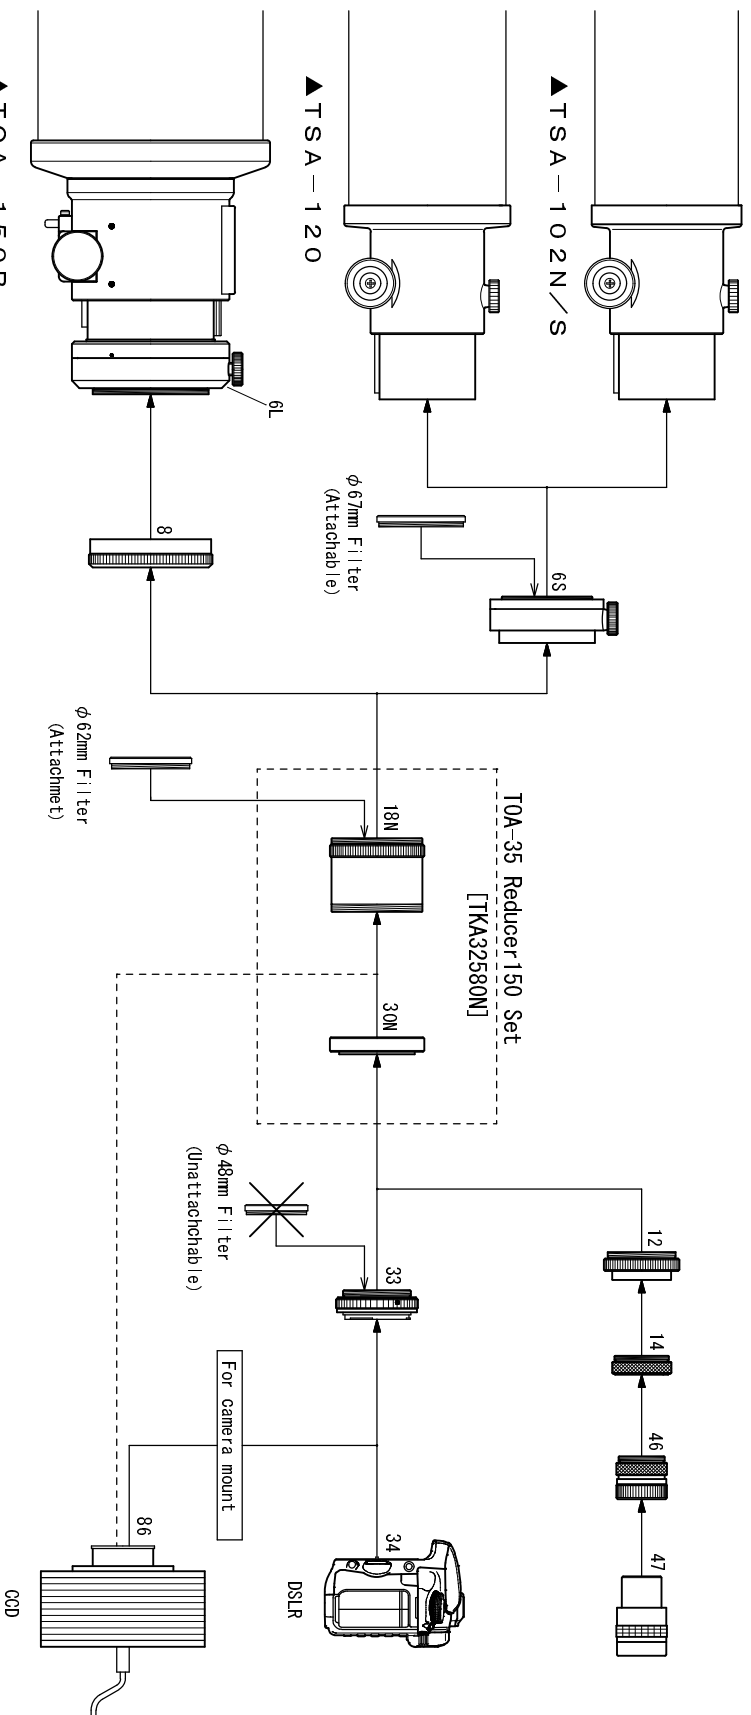

# TOA-35 Reducer 150 Set System Chart (TOA-150B - TSA-102N/S - TSA-120)

- <TOA-35 Reducer(130Set)> [TKA31580N]
- 18N. TOA-35 Reducer [TKA31580]
  - 30N. CA Ring(TOA-150) [TKA32202]

- 14. Coupling (S) [TKP00103]
- 33. Camera mount DX-WR(EOS) [TKA01251]
- Camera mount DX-WR(Nikon) [TKA01255]
- 34. DSLR [TKP00101]
- 46. Eyepiece adapter (31.7)
- 47. Eyepiece (31.7)
- 86. CCD